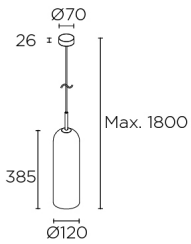

## Glam 385mm

Josep Patsi

## 00-8108-DN-14

Pendant Glam 385mm E14 23W Matte gold White

### TECHNICAL FEATURES

IP20

Power (W) : Max. power 23W

Total power consumption of light (W) : 23W

Structure material : Steel

Structure finish : Matte gold, White

Diffuser material : Glass

Diffuser finish : White