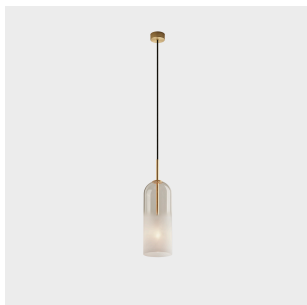

Glam 310mm

Josep Patsi

00-8107-DN-14

Pendant Glam 310mm E14 23W Matte gold White

TECHNICAL FEATURES

IP20

Power (W) : Max. power 23W

Total power consumption of light (W) : 23W

Structure material : Steel

Structure finish : Matte gold, White

Diffuser material : Glass

Diffuser finish : White

Recommended light bulb : E14

Voltage / frequency : 100-240V/50-60Hz

Warranty : 5 Years

Max. temperature : 25°C

Energy efficiency : Light bulb not included

LUMINOTECHNIC FEATURES

Lampholder: 1 x E14

LOGISTICS

Net weight (kg): 0.95

Packaged weight (kg): 1.68

Packaging: -mm x -mm x -mm

1 Un