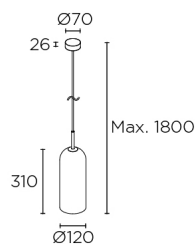

Glam 310mm

Josep Patsi

00-8107-DN-14

Pendant Glam 310mm E14 23W Matte gold White

TECHNICAL FEATURES

IP20

Power (W) : Max. power 23W

Total power consumption of light (W) : 23W

Structure material : Steel

Structure finish : Matte gold, White

Diffuser material : Glass

Diffuser finish : White

Recommended light bulb : E14

Voltage / frequency : 100-240V/50-60Hz

Warranty : 5 Years

Max. temperature : 25°C

Energy efficiency : Light bulb not included

LUMINOTECHNIC FEATURES

Lampholder: 1 x E14

LOGISTICS

Net weight (kg): 0.95

Packaged weight (kg): 1.68

Packaging: -mm x -mm x -mm

1 Un