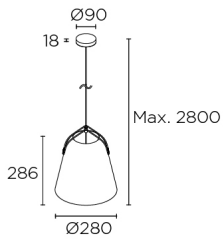

Napa Big

Nahtrang Design

00-7993-05-05

Pendant Napa Big E27 23W Black

TECHNICAL FEATURES

IP20

Power (W) : Max. power 23W

Total power consumption of light (W) : 23W

Energy efficiency : Light bulb not included

LUMINOTECHNIC FEATURES

Lampholder: 1 x E27

LOGISTICS

Net weight (kg): 1.6

Packaged weight (kg): 2.33

Packaging: -mm x -mm x -mm

4 Un