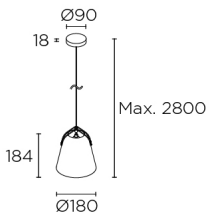

### TECHNICAL FEATURES

IP20

Power (W) : Max. power 23W

Total power consumption of light (W) : 23W

Structure material : Steel

Structure finish : Matte gold

Recommended light bulb : E27

Smart Compatible