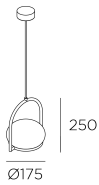

### TECHNICAL FEATURES

IP20

**Power (W)** : Max. power 7W**Total power consumption of light (W)** : 7W**Structure material** : Steel, Aluminium**Structure finish** : Painted gold**Diffuser material** : Polycarbonate**Diffuser finish** : White**Max. size of light bulb** : -/- mm**Recommended light bulb** : E14**Voltage / frequency** : 100-240V/50-60Hz**Warranty** : 5 Years**Max. temperature** : 25°C**Energy efficiency** : Light bulb not included

### LOGISTICS

Net weight (kg): 0.75

Packaged weight (kg): 1.5

Packaging: 255mm x 250mm x 215mm

8 Un