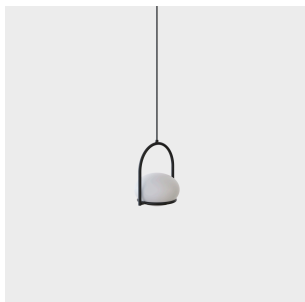

Coco Single

Nahrang Design

00-7984-05-M1

TECHNICAL FEATURES

Power (W) : Max. power 7W

Total power consumption of light (W) : 7W

Structure material : Steel, Aluminium

Structure finish : Black

Diffuser material : Polycarbonate

Diffuser finish : White

Recommended light bulb : E14

Voltage / frequency : 100-240V/50-60Hz

Warranty : 5 Years

Max. temperature : 25°C

Energy efficiency : Light bulb not included