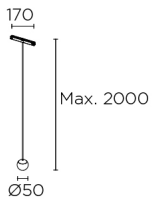

## Punto

### TECHNICAL FEATURES

Power (W) : 5W

Total power consumption of light (W) : 6.5W

Real lumens : 329

Real lm/W : 51

Correlated Colour Temperature (CCT) : LED warm-white 3000K

Lens / reflector angle : MEDIUM 35°