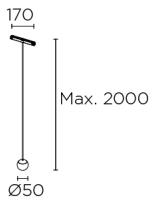

Punto

00-7907-05-00

Punto Low voltage LED 5W 3000K Black 329lm

TECHNICAL FEATURES

- Power (W) : 5W
- Total power consumption of light (W) : 6.5W
- Real lumens : 329
- Real lm/W : 51
- Correlated Colour Temperature (CCT) : LED warm-white 3000K
- Lens / reflector angle : MEDIUM 35°
- Structure material : Aluminium
- Structure finish : Black
- Useful life : 50.000h L80B20
- Voltage / frequency : 48 VDC
- Warranty : 5 Years
- Max. temperature : 25°C
- Energy efficiency : LED A++

LUMINOTECHNIC FEATURES

- Light source: LED BRIDGELUX
- Luminance C0°65°: 1917.6
- Luminance 90°65°: 1917.6
- CRI: 90
- MacAdam steps: 3
- Photobiological risk: RG1
- UGR
- UGR crosswise: 12.0
- UGR lengthwise: 12.0

UGR	
S=0.250	
Ceiling / cavity	0.7
Walls	0.5
Working Plane	0.2
Room dimensions	X=4H, Y=8H
UGR crosswise	12.0
UGR lengthwise	12.0

LOGISTICS

- Net weight (kg): 0.21
- Packaged weight (kg): 0.46
- Packaging: 170mm x 170mm x 110mm