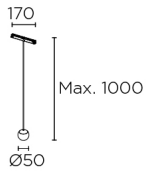

### TECHNICAL FEATURES

Power (W) : 5W

Voltage / frequency : 48 VDC

Total power consumption of light (W) : 6.5W

Warranty : 5 Years

Real lumens : 329

Max. temperature : 25°C

Real lm/W : 51