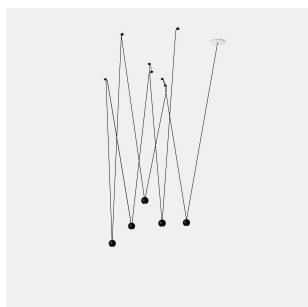

Punto Multiple Recessed

00-7903-14-14

Pendant Punto Multiple Recessed LED 25W 3000K White 1645lm

TECHNICAL FEATURES

- Power (W) : 25W
- Total power consumption of light (W) : 29W
- Real lumens : 1645
- Real lm/W : 57
- Correlated Colour Temperature (CCT) : LED warm-white 3000K
- Lens / reflector angle : MEDIUM 33°
- Structure material : Aluminium
- Structure finish : White
- Useful life : 50.000h L80B20
- Equipment included : Yes, electronic
- Brand : MEANWELL
- Voltage / frequency : 120-277V/50-60Hz
- Warranty : 5 Years
- Max. temperature : 25°C
- Energy efficiency : LED A++

LUMINOTECHNIC FEATURES

- Light source: LED BRIDGELUX
- CRI: 90
- MacAdam steps: 3
- Photobiological risk: RG1
- UGR
- UGR crosswise: 12.0
- UGR lengthwise: 12.0

UGR	
S=0.250	
Ceiling / cavity	0.7
Walls	0.5
Working Plane	0.2
Room dimensions	X=4H, Y=8H
UGR crosswise	12.0
UGR lengthwise	12.0