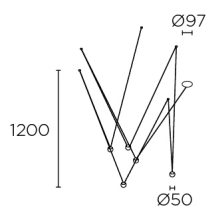

Punto Multiple Recessed

00-7903-14-14

Pendant Punto Multiple Recessed LED 25W 3000K White 1645lm

TECHNICAL FEATURES

- Power (W) : 25W
- Total power consumption of light (W) : 29W
- Real lumens : 1645
- Real lm/W : 57
- Correlated Colour Temperature (CCT) : LED warm-white 3000K
- Lens / reflector angle : MEDIUM 33°
- Structure material : Aluminium
- Structure finish : White
- Useful life : 50.000h L80B20
- Equipment included : Yes, electronic
- Brand : MEANWELL
- Voltage / frequency : 120-277V/50-60Hz
- Warranty : 5 Years
- Max. temperature : 25°C
- Energy efficiency : LED A++

LUMINOTECHNIC FEATURES

- Light source: LED BRIDGELUX
- CRI: 90
- MacAdam steps: 3
- Photobiological risk: RG1
- UGR
- UGR crosswise: 12.0
- UGR lengthwise: 12.0

UGR	
S=0.250	
Ceiling / cavity	0.7
Walls	0.5
Working Plane	0.2
Room dimensions	X=4H, Y=8H
UGR crosswise	12.0
UGR lengthwise	12.0

LOGISTICS

- Net weight (kg): 1.13
- Packaged weight (kg): 1.49
- Packaging: 355mm x 180mm x 150mm