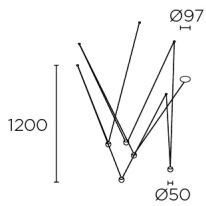

**Punto Multiple Recessed**

**00-7903-05-05**

Pendant Punto Multiple Recessed LED 25W 3000K Black 1645lm

**TECHNICAL FEATURES**

Power (W) : 25W  
 Total power consumption of light (W) : 29W  
 Real lumens : 1645  
 Real lm/W : 57  
 Correlated Colour Temperature (CCT) : LED warm-white 3000K  
 Lens / reflector angle : MEDIUM 33°  
 Structure material : Aluminium  
 Structure finish : Black  
 Useful life : 50.000h L80B20

Equipment included : Yes, electronic  
 Brand : MEANWELL  
 Voltage / frequency : 120-277V/50-60Hz  
 Warranty : 5 Years  
 Max. temperature : 25°C  
 Energy efficiency : LED A++

**LUMINOTECHNIC FEATURES**

Light source: LED BRIDGELUX  
 CRI: 90  
 MacAdam steps: 3  
 Photobiological risk: RG1  
 UGR  
 UGR crosswise: 12.0  
 UGR lengthwise: 12.0

UGR	
S=0.250	
Ceiling / cavity	0.7
Walls	0.5
Working Plane	0.2
Room dimensions	X=4H, Y=8H
UGR crosswise	12.0
UGR lengthwise	12.0

**LOGISTICS**

Net weight (kg): 1.13  
 Packaged weight (kg): 1.49  
 Packaging: 355mm x 180mm x 150mm