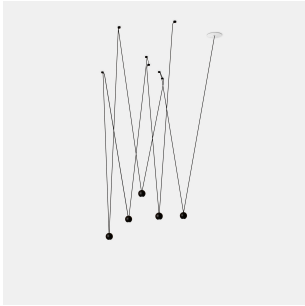

**Punto Multiple Recessed**

**00-7903-05-05**

Pendant Punto Multiple Recessed LED 25W 3000K Black 1645lm

**TECHNICAL FEATURES**

Power (W) : 25W  
 Total power consumption of light (W) : 29W  
 Real lumens : 1645  
 Real lm/W : 57  
 Correlated Colour Temperature (CCT) : LED warm-white 3000K  
 Lens / reflector angle : MEDIUM 33°  
 Structure material : Aluminium  
 Structure finish : Black  
 Useful life : 50.000h L80B20

Equipment included : Yes, electronic  
 Brand : MEANWELL  
 Voltage / frequency : 120-277V/50-60Hz  
 Warranty : 5 Years  
 Max. temperature : 25°C  
 Energy efficiency : LED A++

**LUMINOTECHNIC FEATURES**