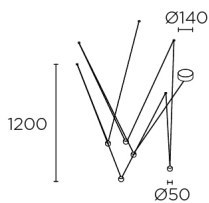

LUMINOTECHNIC FEATURES

Light source: LED CREE

CRI: 90

MacAdam steps: 3

Photobiological risk: RG2

UGR

UGR crosswise: 8.4

UGR lengthwise: 8.4

UGR	
S=0.250	
Ceiling / cavity	0.7
Walls	0.5
Working Plane	0.2
Room dimensions	X=4H, Y=8H
UGR crosswise	8.4
UGR lengthwise	8.4