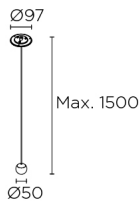

Punto Single Recessed 00-7901-14-14

Pendant Punto Single Recessed LED 5W 3000K White 329lm

TECHNICAL FEATURES

Power (W) : 5W

Total power consumption of light (W) : 6.5W

Real lumens : 329

Real lm/W : 51

Correlated Colour Temperature (CCT) : LED warm-white 3000K

Lens / reflector angle : MEDIUM 35°

Structure material : Aluminium

Structure finish : White

Useful life : 50.000h L80B20

Smart Compatible

- 71-5961-00-00: Casambi

Equipment included : Yes, electronic

Brand : HEP

LOGISTICS

Net weight (kg): 0.5

Packaged weight (kg): 0.6

Packaging: 170mm x 170mm x 110mm