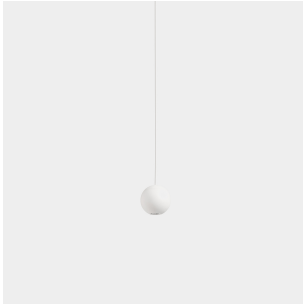

Punto Single Recessed 00-7901-14-14

Pendant Punto Single Recessed LED 5W 3000K White 329lm

TECHNICAL FEATURES

Power (W) : 5W

Total power consumption of light (W) : 6.5W

Real lumens : 329

Real lm/W : 51

Correlated Colour Temperature (CCT) : LED warm-white 3000K

Lens / reflector angle : MEDIUM 35°

Structure material : Aluminium

Structure finish : White

Useful life : 50.000h L80B20

Smart Compatible

- 71-5961-00-00: Casambi

Equipment included : Yes, electronic

Brand : HEP