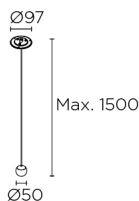

Punto Single Recessed 00-7901-05-05

Pendant Punto Single Recessed LED 5W 3000K Black 329lm

TECHNICAL FEATURES

IP20

Power (W) : 5W

Total power consumption of light (W) : 6.5W

Real lumens : 329

Real lm/W : 51

Correlated Colour Temperature (CCT) : LED warm-white 3000K

Lens / reflector angle : MEDIUM 35°

Structure material : Aluminium

Structure finish : Black

Useful life : 50.000h L80B20

Smart Compatible

- 71-5961-00-00: Casambi

Luminance C0°65°: 1917.6

Luminance 90°65°: 1917.6

CRI: 90

MacAdam steps: 3

Photobiological risk: RG1

UGR

UGR crosswise: 12.0

UGR lengthwise: 12.0

UGR	
S=0.250	
Ceiling / cavity	0.7
Walls	0.5
Working Plane	0.2
Room dimensions	X=4H, Y=8H
UGR crosswise	12.0
UGR lengthwise	12.0

LOGISTICS

Net weight (kg): 0.5

Packaged weight (kg): 0.6

Packaging: 170mm x 170mm x 110mm