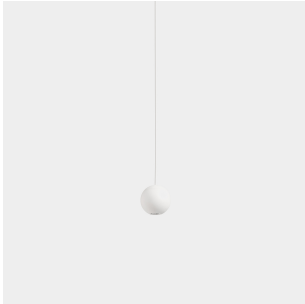

## Punto Single Recessed 00-7899-14-14

Pendant Punto Single Recessed LED 5W 3000K White 329lm

### TECHNICAL FEATURES

Power (W) : 5W

Total power consumption of light (W) : 6.5W

Real lumens : 329

Real lm/W : 51

Correlated Colour Temperature (CCT) : LED warm-white 3000K

Lens / reflector angle : MEDIUM 35°

Structure material : Aluminium

Structure finish : White

Useful life : 50.000h L80B20

Equipment included : Yes, electronic

Brand : HEP

Voltage / frequency : 100-277V/50-60Hz

Warranty : 5 Years

Max. temperature : 25°C