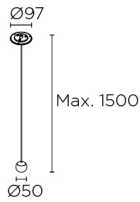

## Punto Single Recessed 00-7899-14-14

Pendant Punto Single Recessed LED 5W 3000K White 329lm

### TECHNICAL FEATURES

Power (W) : 5W

Total power consumption of light (W) : 6.5W

Real lumens : 329

Real lm/W : 51

Correlated Colour Temperature (CCT) : LED warm-white 3000K

Lens / reflector angle : MEDIUM 35°

Structure material : Aluminium

Structure finish : White

Useful life : 50.000h L80B20

Equipment included : Yes, electronic

Brand : HEP

Voltage / frequency : 100-277V/50-60Hz

Warranty : 5 Years

Max. temperature : 25°C