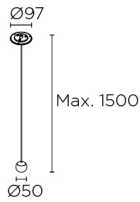

Punto Single Recessed 00-7899-05-05

Pendant Punto Single Recessed LED 5W 3000K Black 329lm

TECHNICAL FEATURES

Power (W) : 5W

Total power consumption of light (W) : 6.5W

Real lumens : 329

Real lm/W : 51

Correlated Colour Temperature (CCT) : LED warm-white 3000K

Lens / reflector angle : MEDIUM 35°

Structure material : Aluminium

Structure finish : Black

Useful life : 50.000h L80B20

Equipment included : Yes, electronic

Brand : HEP

Voltage / frequency : 100-277V/50-60Hz

LOGISTICS

Net weight (kg): 0.32

Packaged weight (kg): 0.45

Packaging: 170mm x 170mm x 110mm