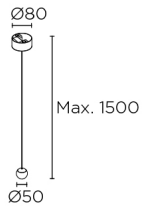

Punto Single Surface 00-7898-14-14

Pendant Punto Single Surface LED 5W 3000K White 329lm

TECHNICAL FEATURES

Power (W) : 5W
 Total power consumption of light (W) : 6.5W
 Real lumens : 329
 Real lm/W : 51
 Correlated Colour Temperature (CCT) : LED warm-white 3000K
 Lens / reflector angle : MEDIUM 35°
 Structure material : Aluminium
 Structure finish : White
 Useful life : 50.000h L80B20

Equipment included : Yes, electronic
 Brand : HEP
 Voltage / frequency : 100-277V/50-60Hz
 Warranty : 5 Years
 Max. temperature : 25°C
 Energy efficiency : LED A++

LUMINOTECHNIC FEATURES

Light source: LED BRIDGELUX
 Luminance C0°65°: 1917.6
 Luminance 90°65°: 1917.6
 CRI: 90
 MacAdam steps: 3
 Photobiological risk: RG1
 UGR
 UGR crosswise: 12.0
 UGR lengthwise: 12.0

UGR	
S=0.250	
Ceiling / cavity	0.7
Walls	0.5
Working Plane	0.2
Room dimensions	X=4H, Y=8H
UGR crosswise	12.0
UGR lengthwise	12.0

LOGISTICS

Net weight (kg): 0.32
 Packaged weight (kg): 0.47
 Packaging: 170mm x 170mm x 110mm