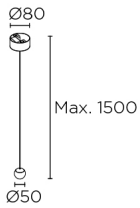

Punto Single Surface 00-7898-05-05

Pendant Punto Single Surface LED 5W 3000K Black 329lm

TECHNICAL FEATURES

Power (W) : 5W
Total power consumption of light (W) : 6.5W
Real lumens : 329
Real lm/W : 51
Correlated Colour Temperature (CCT) : LED warm-white 3000K
Lens / reflector angle : MEDIUM 35°
Structure material : Aluminium
Structure finish : Black
Useful life : 50.000h L80B20

Equipment included : Yes, electronic
Brand : HEP
Voltage / frequency : 100-277V/50-60Hz
Warranty : 5 Years
Max. temperature : 25°C
Energy efficiency : LED A++

LUMINOTECHNIC FEATURES

Light source: LED BRIDGELUX
Luminance C0°65°: 1917.6
Luminance 90°65°: 1917.6
CRI: 90
MacAdam steps: 3
Photobiological risk: RG1
UGR
UGR crosswise: 12.0
UGR lengthwise: 12.0

UGR	
S=0.250	
Ceiling / cavity	0.7
Walls	0.5
Working Plane	0.2
Room dimensions	X=4H, Y=8H
UGR crosswise	12.0
UGR lengthwise	12.0

LOGISTICS

Net weight (kg): 0.32
Packaged weight (kg): 0.47
Packaging: 170mm x 170mm x 110mm