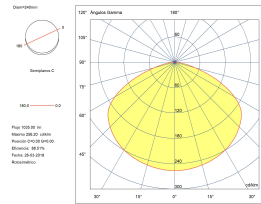

LOGISTICS

Net weight (kg): 1

Packaged weight (kg): 3.05

1 Un