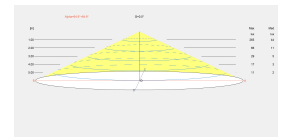

LOGISTICS

Net weight (kg): 1

Packaged weight (kg): 3.05

1 Un