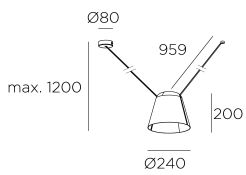

### TECHNICAL FEATURES

IP20

**Power (W) :** Max. power 23W

**Total power consumption of light (W) :** 23W

**Structure material :** Aluminium

**Structure finish :** Metallic black

**Recommended light bulb :** E27