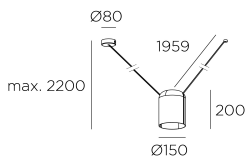

Attic Rectangular Shape V

Nahtrang Design

00-7390-05-DL

Pendant Attic Rectangular Shape V E27 23W Metallic black

TECHNICAL FEATURES

IP20

Power (W) : Max. power 23W

Total power consumption of light (W) : 23W

Structure material : Aluminium

Structure finish : Metallic black

Recommended light bulb : E27

Smart Compatible

- 71-8219-00-00: LightForLife

Voltage / frequency : 100-240V/50-60Hz

Warranty : 5 Years

Max. temperature : 25°C

Energy efficiency : Light bulb not included

LUMINOTECHNIC FEATURES

Lampholder: 1 x E27

LOGISTICS

Net weight (kg): 1.22

Packaged weight (kg): 2.06

1 Un