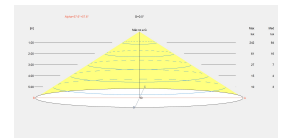

Energy efficiency : Light bulb not included

LUMINOTECHNIC FEATURES

Lampholder: 1 x E27

LOGISTICS

Net weight (kg): 1.22

Packaged weight (kg): 2.06

1 Un