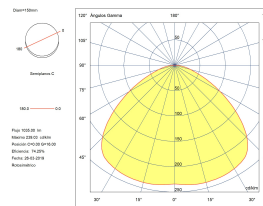

Energy efficiency : Light bulb not included

LUMINOTECHNIC FEATURES

Lampholder: 1 x E27

LOGISTICS

Net weight (kg): 1.22

Packaged weight (kg): 2.06

1 Un