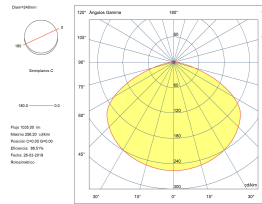

LUMINOTECHNIC FEATURES

Lampholder: 1 x E27