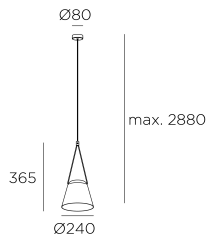

Attic Conic Shape

Nahrang Design

00-7389-05-DL

Pendant Attic Conic Shape E27 23W Metallic black

TECHNICAL FEATURES

IP20

Power (W) : Max. power 23W

Total power consumption of light (W) : 23W