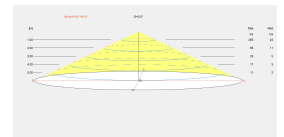

LUMINOTECHNIC FEATURES

Lampholder: 1 x E27