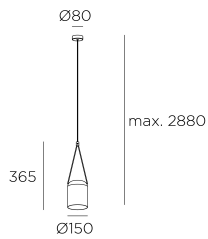

## Attic Rectangular Shape

Nahtrang Design

**00-7388-05-14**

Pendant Attic Rectangular Shape E27 23W Metallic black

### TECHNICAL FEATURES

IP20

**Power (W)** : Max. power 23W

**Total power consumption of light (W)** : 23W

**Structure material** : Aluminium

**Structure finish** : Metallic black

**Recommended light bulb** : E27