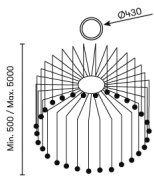

### TECHNICAL FEATURES

IP20

Power (W) : 98.8W

Total power consumption of light (W) : 109.4W

Real lumens : 5064

Real lm/W : 46

Correlated Colour Temperature (CCT) : LED warm-white 2700K

Tipus Regulació : DALI

Structure material : Steel

Structure finish : White, Black

Brand : MEANWELL

Voltage / frequency : 100-277V/50-60Hz

Power Factor : 0.90

THD% : 20

Useful life : 50.000h L80B20

Max. temperature : 25°C