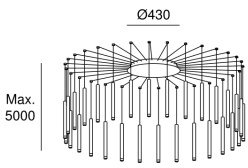

### TECHNICAL FEATURES

IP20

Power (W) : 98.8W

Total power consumption of light (W) : 109.4W

Real lumens : 4608

Real lm/W : 42

Correlated Colour Temperature (CCT) : LED warm-white 2700K

Tipus Regulació : DALI

Structure material : Steel

Structure finish : White, Brass

Brand : MEANWELL

Voltage / frequency : 100-277V/50-60Hz

Power Factor : 0.90

THD% : 20

Useful life : 50.000h L80B20

Max. temperature : 25°C