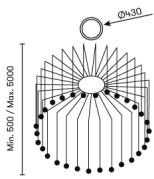

Candle 30 Bodies

00-6668-14-60

Benedito Design

TECHNICAL FEATURES

IP20

Power (W) : 98.8W

Total power consumption of light (W) : 109.4W

Real lumens : 5064

Real lm/W : 46

Correlated Colour Temperature (CCT) : LED warm-white 2700K

Tipus Regulació : 0-10V

Structure material : Steel

Structure finish : White, Black

Brand : MEANWELL

Voltage / frequency : 100-277V/50-60Hz

Power Factor : 0.90

THD% : 20

Useful life : 50.000h L80B20

Max. temperature : 25°C

Warranty : 5 Years

Energy efficiency : LED A++

LUMINOTECHNIC FEATURES

Light source: LED CREE