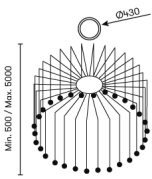

Candle 30 Bodies

00-6668-14-27

Benedito Design

TECHNICAL FEATURES

IP20

Power (W) : 98.8W

Total power consumption of light (W) : 109.4W

Real lumens : 5064

Real lm/W : 46

Correlated Colour Temperature (CCT) : LED warm-white 2700K

Tipus Regulació : 0-10V

Structure material : Steel

Structure finish : White, Brass

Brand : MEANWELL

Voltage / frequency : 100-277V/50-60Hz

Power Factor : 0.90

THD% : 20

Useful life : 50.000h L80B20

Max. temperature : 25°C

Warranty : 5 Years

Energy efficiency : LED A++

LUMINOTECHNIC FEATURES

Light source: LED CREE