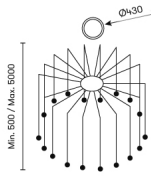

## Candle 18 Bodies

00-6667-14-60

Benedito Design

### TECHNICAL FEATURES

IP20

Power (W) : 56.7W

Total power consumption of light (W) : 60.2W

Real lumens : 3038

Real lm/W : 50

Correlated Colour Temperature (CCT) : LED warm-white 2700K

Tipus Regulació : DALI

Structure material : Steel

Structure finish : White, Black

Brand : MEANWELL

Voltage / frequency : 100-277V/50-60Hz

Power Factor : 0.90

THD% : 20

Useful life : 50.000h L80B20

Max. temperature : 25°C