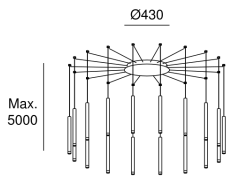

Candle 18 Bodies

00-6667-14-27

Benedito Design

TECHNICAL FEATURES

IP20

Power (W) : 56.7W

Total power consumption of light (W) : 60.2W

Real lumens : 2765

Real lm/W : 46

Correlated Colour Temperature (CCT) : LED warm-white 2700K

Tipus Regulació : DALI

Structure material : Steel

Structure finish : White, Brass

Brand : MEANWELL

Voltage / frequency : 100-277V/50-60Hz

Packaged weight (kg): 11.5

Packaging: 495mm x 485mm x 185mm

1 Un