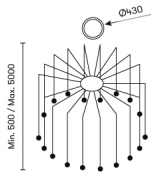

Candle 18 Bodies

00-6666-14-60

Benedito Design

TECHNICAL FEATURES

IP20

Power (W) : 56.7W

Total power consumption of light (W) : 60.2W

Real lumens : 3038

Real lm/W : 50

Correlated Colour Temperature (CCT) : LED warm-white 2700K

Tipus Regulació : 0-10V

Structure material : Steel

Structure finish : White, Black

Brand : MEANWELL

Voltage / frequency : 100-277V/50-60Hz