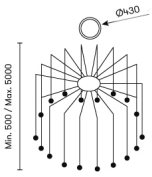

Candle 18 Bodies

00-6666-14-27

Benedito Design

TECHNICAL FEATURES

IP20

Power (W) : 56.7W

Total power consumption of light (W) : 60.2W

Real lumens : 3038

Real lm/W : 50

Correlated Colour Temperature (CCT) : LED warm-white 2700K

Tipus Regulació : 0-10V

Structure material : Steel

Structure finish : White, Brass

Brand : MEANWELL

Voltage / frequency : 100-277V/50-60Hz