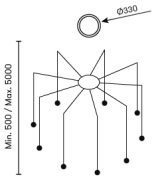

Candle 9 Bodies

00-6665-14-27

Benedito Design

TECHNICAL FEATURES

IP20

Power (W) : 28.1W

Total power consumption of light (W) : 33.2W

Real lumens : 1519

Real lm/W : 46

Correlated Colour Temperature (CCT) : LED warm-white 2700K

Tipus Regulació : DALI

Structure material : Steel

Structure finish : White, Brass

Brand : MEANWELL

Voltage / frequency : 220-240V/50-60Hz