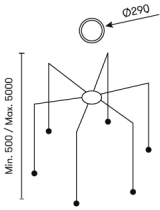

Candle 6 Bodies

00-6663-14-60

Benedito Design

TECHNICAL FEATURES

IP20

Power (W) : 18.8W

Total power consumption of light (W) : 22.9W

Real lumens : 1013

Real lm/W : 44

Correlated Colour Temperature (CCT) : LED warm-white 2700K

Tipus Regulació : DALI

Structure material : Steel

Structure finish : White, Black

Brand : MEANWELL

Voltage / frequency : 220-240V/50-60Hz