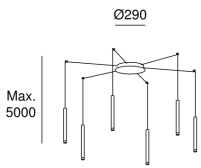

Candle 6 Bodies

00-6663-14-27

Benedito Design

TECHNICAL FEATURES

IP20

Power (W) : 18.8W

Total power consumption of light (W) : 22.9W

Real lumens : 922

Real lm/W : 40

Correlated Colour Temperature (CCT) : LED warm-white 2700K

Tipus Regulació : DALI

Structure material : Steel

Structure finish : White, Brass

Brand : MEANWELL

Voltage / frequency : 220-240V/50-60Hz

Packaged weight (kg): 4.47

Packaging: 315mm x 300mm x 120mm

1 Un