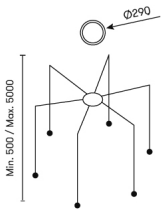

Candle 6 Bodies

00-6662-14-60

Benedito Design

TECHNICAL FEATURES

IP20

Power (W) : 18.8W

Total power consumption of light (W) : 22.6W

Real lumens : 1013

Real lm/W : 45

Correlated Colour Temperature (CCT) : LED warm-white 2700K

Tipus Regulació : 1-10V

Structure material : Steel

Structure finish : White, Black

Brand : MEANWELL

Voltage / frequency : 100-240V/50-60Hz