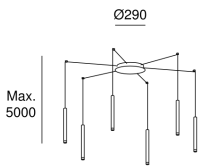

Candle 6 Bodies

00-6662-14-27

Benedito Design

TECHNICAL FEATURES

IP20

Power (W) : 18.8W

Total power consumption of light (W) : 22.6W

Real lumens : 922

Real lm/W : 41

Correlated Colour Temperature (CCT) : LED warm-white 2700K

Tipus Regulació : 1-10V

Structure material : Steel

Structure finish : White, Brass

Brand : MEANWELL

Voltage / frequency : 100-240V/50-60Hz

Packaged weight (kg): 4.66

Packaging: 315mm x 300mm x 120mm