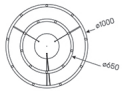

Candle 18 Bodies Chandelier

00-6067-27-27

Benedito Design

TECHNICAL FEATURES

Power (W) : 62.8W

Total power consumption of light (W) : 70.3W

Real lumens : 3038

Real lm/W : 43