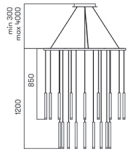

Candle 18 Bodies Chandelier

00-6067-27-27

Benedito Design

TECHNICAL FEATURES

Power (W) : 62.8W

Total power consumption of light (W) : 70.3W

Real lumens : 3038

Real lm/W : 43

Correlated Colour Temperature (CCT) : LED warm-white 2700K

Tipus Regulació : DALI

Structure material : Steel, Aluminium

Structure finish : Brass

Diffuser material : Methacrylate

Diffuser finish : Transparent

Brand : MEANWELL

Voltage / frequency : 100-277V/50-60Hz

Power Factor : 0.90

THD% : 20

Useful life : 50.000h L80B20

Max. temperature : 25°C

Warranty : 5 Years

Energy efficiency : LED A++