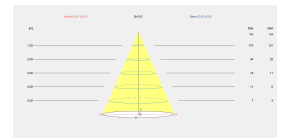

VENTILATION FEATURES

Power used: 70.3W

Service value measurement standard: EN 60879:2019

LOGISTICS