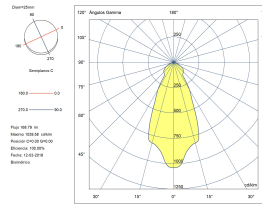

VENTILATION FEATURES

Power used: 70.3W

Service value measurement standard: EN 60879:2019

LOGISTICS