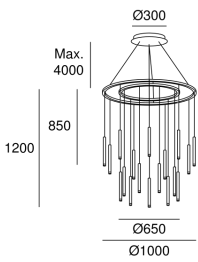

Candle 18 Bodies Chandelier

Benedito Design

00-6066-27-27

TECHNICAL FEATURES

Power (W) : 62.8W

Total power consumption of light (W) : 70.3W

Real lumens : 2765

Real lm/W : 39

Correlated Colour Temperature (CCT) : LED warm-white 2700K

Tipus Regulació : 0-10V

Structure material : Steel, Aluminium

Structure finish : Brass

Diffuser material : Methacrylate

Diffuser finish : Transparent

Brand : MEANWELL

Voltage / frequency : 100-277V/50-60Hz

Power Factor : 0.90

THD% : 20

Useful life : 50.000h L80B20

Max. temperature : 25°C

Warranty : 5 Years

Energy efficiency : LED A++