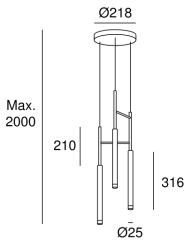

Candle Triplex

00-6021-60-60

Benedito Design

TECHNICAL FEATURES

Power (W) : 9.4W

Total power consumption of light (W) : 11.5W

Real lumens : 461

Real lm/W : 40

Correlated Colour Temperature (CCT) : LED warm-white 2700K

Tipus Regulació : PHASE CUT

Structure material : Steel, Aluminium

Structure finish : Black

Diffuser material : Methacrylate

Diffuser finish : Transparent

Brand : HEP

Voltage / frequency : 220-240V/50-60Hz

Power Factor : 0.90

THD% : 20

Useful life : 50.000h L80B20

Max. temperature : 25°C

Warranty : 5 Years

Energy efficiency : LED A++

LOGISTICS

Net weight (kg): 3.05

Packaged weight (kg): 4.46

Packaging: 745mm x 305mm x 270mm