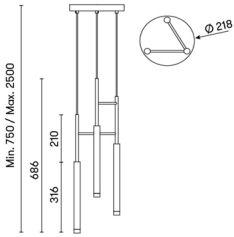

### TECHNICAL FEATURES

IP20

Power (W) : 9.4W

Total power consumption of light (W) : 11.5W

Real lumens : 506

Real lm/W : 44

Correlated Colour Temperature (CCT) : LED warm-white 2700K

Tipus Regulació : PHASE CUT

Structure material : Steel, Aluminium

Structure finish : Brass

Diffuser material : Methacrylate

Diffuser finish : Transparent

Brand : HEP

Voltage / frequency : 220-240V/50-60Hz

Power Factor : 0.90

THD% : 20

### LOGISTICS

Net weight (kg): 3.05

Packaged weight (kg): 4.46

Packaging: 745mm x 305mm x 270mm

1 Un