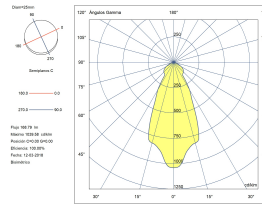

VENTILATION FEATURES

Power used: 54.7W

Service value measurement standard: EN 60879:2019

LOGISTICS

1 Un