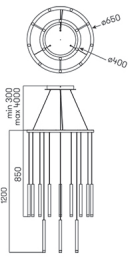

Candle 15 Bodies Chandelier

00-6020-27-27

Benedito Design

TECHNICAL FEATURES

Power (W) : 49.4W

Total power consumption of light (W) : 54.7W

Real lumens : 2532

Real lm/W : 46

Correlated Colour Temperature (CCT) : LED warm-white 2700K

Tipus Regulació : DALI

Structure material : Steel, Aluminium

Structure finish : Brass

Diffuser material : Methacrylate

Diffuser finish : Transparent