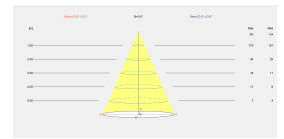

VENTILATION FEATURES

Power used: 54.7W

Service value measurement standard: EN 60879:2019

LOGISTICS

1 Un