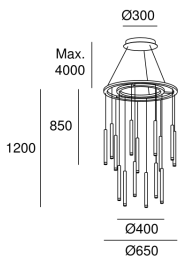

Candle 15 Bodies Chandelier

Benedito Design

00-6019-27-27

TECHNICAL FEATURES

IP20

Power (W) : 49.4W

Total power consumption of light (W) : 54.7W

Real lumens : 2304

Real lm/W : 42

Correlated Colour Temperature (CCT) : LED warm-white 2700K

Tipus Regulació : 0-10V

Structure material : Steel, Aluminium

Structure finish : Brass

Diffuser material : Methacrylate

Diffuser finish : Transparent

Brand : MEANWELL

Voltage / frequency : 100-277V/50-60Hz

Power Factor : 0.90

THD% : 20

Useful life : 50.000h L80B20

Max. temperature : 25°C

Warranty : 5 Years

Energy efficiency : LED A++