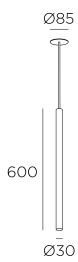

**Stylus Recessed
600mm**

00-5982-DN-DN

Pendant Stylus Recessed 600mm LED 7.7W 3000K Matte gold 412lm

TECHNICAL FEATURES

Power (W) : 7.7W

Total power consumption of light (W) : 9.7W

Real lumens : 412

Real lm/W : 42

Correlated Colour Temperature (CCT) : LED warm-white 3000K

Lens / reflector angle : MEDIUM 40°

Structure material : Aluminium

Structure finish : Matte gold

Diffuser material : Polycarbonate

Diffuser finish : Transparent