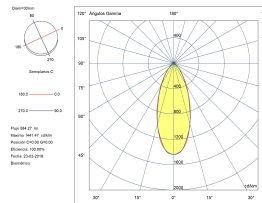

**Stylus Recessed
600mm**

00-5982-14-14

Pendant Stylus Recessed 600mm LED 7.5W 3000K White 584lm

TECHNICAL FEATURES

- Power (W) : 7.5W
- Total power consumption of light (W) : 9.7W
- Real lumens : 584
- Real lm/W : 60
- Correlated Colour Temperature (CCT) : LED warm-white 3000K
- Lens / reflector angle : FLOOD 42°
- Structure material : Aluminium
- Structure finish : White
- Diffuser material : Polycarbonate
- Diffuser finish : Transparent
- Useful life : 50.000h L70B30
- Equipment included : Yes, electronic
- Voltage / frequency : 100-240V/50-60Hz
- Warranty : 5 Years
- Max. temperature : 25°C
- Energy efficiency : LED A++

LUMINOTECHNIC FEATURES

- Light source: LED SHARP
- CRI: 80
- MacAdam steps: 2
- Photobiological risk: RG1

LOGISTICS

- Net weight (kg): 0.83
- Packaged weight (kg): 1.2
- Packaging: 85mm x 85mm x 750mm

LIGHT APPLICATION