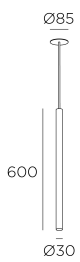

**Stylus Recessed
600mm**

00-5982-14-14

Pendant Stylus Recessed 600mm LED 7.5W 3000K White 584lm

TECHNICAL FEATURES

- Power (W) : 7.5W
- Total power consumption of light (W) : 9.7W
- Real lumens : 584
- Real lm/W : 60
- Correlated Colour Temperature (CCT) : LED warm-white 3000K
- Lens / reflector angle : FLOOD 42°
- Structure material : Aluminium
- Structure finish : White
- Diffuser material : Polycarbonate
- Diffuser finish : Transparent
- Useful life : 50.000h L70B30
- Equipment included : Yes, electronic
- Voltage / frequency : 100-240V/50-60Hz
- Warranty : 5 Years
- Max. temperature : 25°C
- Energy efficiency : LED A++

LUMINOTECHNIC FEATURES

- Light source: LED SHARP
- CRI: 80
- MacAdam steps: 2
- Photobiological risk: RG1

LOGISTICS

- Net weight (kg): 0.83
- Packaged weight (kg): 1.2
- Packaging: 85mm x 85mm x 750mm

LIGHT APPLICATION