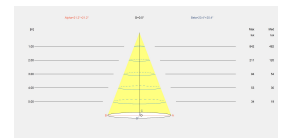

**Stylus Recessed
600mm**

00-5982-14-14

Pendant Stylus Recessed 600mm LED 7.5W 3000K White 584lm

TECHNICAL FEATURES

- Power (W) : 7.5W
- Total power consumption of light (W) : 9.7W
- Real lumens : 584
- Real lm/W : 60
- Correlated Colour Temperature (CCT) : LED warm-white 3000K
- Lens / reflector angle : FLOOD 42°
- Structure material : Aluminium
- Structure finish : White
- Diffuser material : Polycarbonate
- Diffuser finish : Transparent
- Useful life : 50.000h L70B30
- Equipment included : Yes, electronic
- Voltage / frequency : 100-240V/50-60Hz
- Warranty : 5 Years
- Max. temperature : 25°C
- Energy efficiency : LED A++

LUMINOTECHNIC FEATURES

- Light source: LED SHARP
- CRI: 80
- MacAdam steps: 2
- Photobiological risk: RG1

LOGISTICS

- Net weight (kg): 0.83
- Packaged weight (kg): 1.2
- Packaging: 85mm x 85mm x 750mm

LIGHT APPLICATION