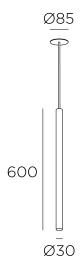

**Stylus Recessed
600mm**

00-5982-05-05

Pendant Stylus Recessed 600mm LED 7.5W 3000K Black 584lm

TECHNICAL FEATURES

Power (W) : 7.5W

Total power consumption of light (W) : 9.7W

Real lumens : 584

Real lm/W : 60

Correlated Colour Temperature (CCT) : LED warm-white 3000K

Lens / reflector angle : FLOOD 42°

Structure material : Aluminium

Structure finish : Black

Diffuser material : Polycarbonate

Diffuser finish : Transparent