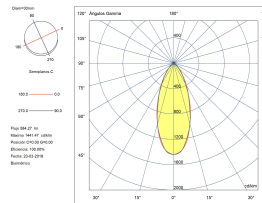

CRI: 80

MacAdam steps: 2

Photobiological risk: RG1

LOGISTICS

Net weight (kg): 0.83

Packaged weight (kg): 1.2

Packaging: 85mm x 85mm x 750mm

LIGHT APPLICATION