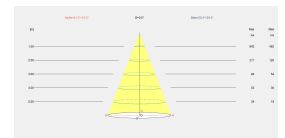

Correlated Colour Temperature (CCT) : LED warm-white 3000K

Lens / reflector angle : FLOOD 42°

Structure material : Aluminium

Structure finish : Black

Diffuser material : Polycarbonate

Diffuser finish : Transparent

CRI: 80

MacAdam steps: 2

Photobiological risk: RG1

LOGISTICS

Net weight (kg): 0.83

Packaged weight (kg): 1.2

Packaging: 85mm x 85mm x 750mm

LIGHT APPLICATION