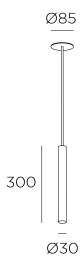

Stylus Recessed 300mm

00-5981-14-14

Pendant Stylus Recessed 300mm LED 7.7W 3000K White 412lm

TECHNICAL FEATURES

Power (W) : 7.7W

Total power consumption of light (W) : 9.7W

Real lumens : 412

Real lm/W : 42

Correlated Colour Temperature (CCT) : LED warm-white 3000K

Lens / reflector angle : MEDIUM 40°

Structure material : Aluminium

Structure finish : White

Diffuser material : Polycarbonate

Diffuser finish : Transparent

Light source: LED

CRI: 90

MacAdam steps: 3

Photobiological risk: RG1

LOGISTICS

Net weight (kg): 0.66

Packaged weight (kg): 0.89

Packaging: 85mm x 85mm x 460mm