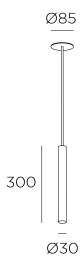

Stylus Recessed 300mm

00-5981-05-05

Pendant Stylus Recessed 300mm LED 7.7W 3000K Black 412lm

TECHNICAL FEATURES

Power (W) : 7.7W

Total power consumption of light (W) : 9.7W

Real lumens : 412

Real lm/W : 42

Correlated Colour Temperature (CCT) : LED warm-white 3000K

Lens / reflector angle : MEDIUM 40°

Structure material : Aluminium

Structure finish : Black

Diffuser material : Polycarbonate

Diffuser finish : Transparent

Light source: LED

CRI: 90

MacAdam steps: 3

Photobiological risk: RG1

LOGISTICS

Net weight (kg): 0.66

Packaged weight (kg): 0.89

Packaging: 85mm x 85mm x 460mm