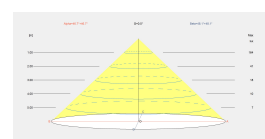

Invisible Single Adjustable

Francesc Vilaró

00-5694-05-05

TECHNICAL FEATURES

- Power (W) : 9W
- Total power consumption of light (W) : 12.2W
- Real lumens : 393
- Real lm/W : 32
- Colour temperature : LED warm-white 3000K
- Lens / reflector angle : FLOOD 95°
- Structure material : Aluminium, Steel
- Structure finish : Metallic black
- Diffuser material : Methacrylate
- Diffuser finish : Tinted
- Useful life : 50.000h L80B20

- Equipment included : Yes, electronic
- Brand : HEP
- Voltage / frequency : 220-240V/50-60Hz
- Warranty : 5 Years
- Max. temperature : 25°C
- Energy efficiency : LED A++

LUMINOTECHNIC FEATURES

- Light source: LED
- Luminance C0°65°: 11362
- Luminance 90°65°: 11738
- CRI: 80
- MacAdam steps: 5
- Photobiological risk: RG0

LOGISTICS

- Net weight (kg): 2.55
- Packaged weight (kg): 5
- Packaging: 1605mm x 220mm x 220mm