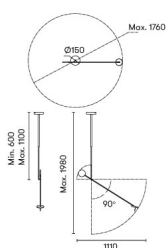

Invisible Single Adjustable

Francesc Vilaró

00-5694-05-05

TECHNICAL FEATURES

- Power (W) : 9W
- Total power consumption of light (W) : 12.2W
- Real lumens : 393
- Real lm/W : 32
- Colour temperature : LED warm-white 3000K
- Lens / reflector angle : FLOOD 95°
- Structure material : Aluminium, Steel
- Structure finish : Metallic black
- Diffuser material : Methacrylate
- Diffuser finish : Tinted
- Useful life : 50.000h L80B20

- Equipment included : Yes, electronic
- Brand : HEP
- Voltage / frequency : 220-240V/50-60Hz
- Warranty : 5 Years
- Max. temperature : 25°C
- Energy efficiency : LED A++

LUMINOTECHNIC FEATURES

- Light source: LED
- Luminance C0°65°: 11362
- Luminance 90°65°: 11738
- CRI: 80
- MacAdam steps: 5
- Photobiological risk: RG0

LOGISTICS

- Net weight (kg): 2.55
- Packaged weight (kg): 5
- Packaging: 1605mm x 220mm x 220mm