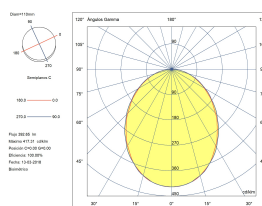

LOGISTICS

- Net weight (kg): 2.55
- Packaged weight (kg): 5
- Packaging: 1605mm x 220mm x 220mm