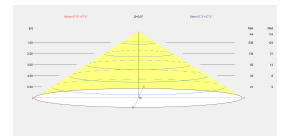

Real lumens : 1575

Real lm/W : 55

Correlated Colour Temperature (CCT) : LED warm-white 2700K

Lens / reflector angle : HORIZONTAL 115°

Structure material : Aluminium

Structure finish : Urban grey, Gold

Diffuser material : Acrylic

Energy efficiency : LED A++

LUMINOTECHNIC FEATURES

Light source: LED CREE

CRI: 80

MacAdam steps: 2

Photobiological risk: RG1

LOGISTICS

Net weight (kg): 2.54