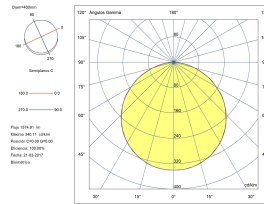

Real lumens : 1575

Real lm/W : 55

Correlated Colour Temperature (CCT) : LED warm-white 2700K

Lens / reflector angle : HORIZONTAL 115°

Structure material : Aluminium

Structure finish : Urban grey, Gold

Diffuser material : Acrylic

Energy efficiency : LED A++

LUMINOTECHNIC FEATURES

Light source: LED CREE

CRI: 80

MacAdam steps: 2

Photobiological risk: RG1

LOGISTICS

Net weight (kg): 2.54