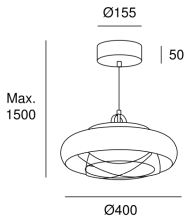

Sugar Surfaced

Nahrang Design

00-5580-Z5-23

Pendant Sugar Surfaced LED 26.6W 2700K Urban grey Gold 1575lm

TECHNICAL FEATURES

IP20

Power (W) : 26.6W

Total power consumption of light (W) : 28.5W

Real lumens : 1575

Real lm/W : 55

Correlated Colour Temperature (CCT) : LED warm-white 2700K

Lens / reflector angle : HORIZONTAL 115°

Structure material : Aluminium

Structure finish : Urban grey, Gold

Diffuser material : Acrylic

Packaged weight (kg): 4.28

Packaging: 455mm x 450mm x 295mm