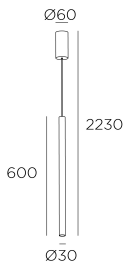

Stylus Surfaced 600mm

00-5479-DN-DN

Pendant Stylus Surfaced 600mm LED 7.7W 3000K Matte gold 412lm

TECHNICAL FEATURES

Power (W) : 7.7W

Total power consumption of light (W) : 9.7W

Real lumens : 412

Real lm/W : 42

Correlated Colour Temperature (CCT) : LED warm-white 3000K

Lens / reflector angle : MEDIUM 40°

Structure material : Aluminium

Structure finish : Matte gold

Diffuser material : Polycarbonate

Diffuser finish : Transparent

Light source: LED

CRI: 90

MacAdam steps: 3

Photobiological risk: RG1

LOGISTICS

Net weight (kg): 0.7

Packaged weight (kg): 1.06

Packaging: 85mm x 85mm x 750mm