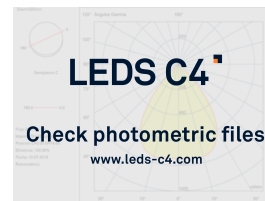

VENTILATION FEATURES

Power used: 42.2W

Service value measurement standard: EN 60879:2019

LOGISTICS

Net weight (kg): 1.88

Packaged weight (kg): 2.92

Packaging: 150mm x 95mm x 1240mm