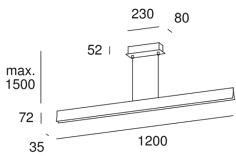

Bravo

Manel Lluscà

00-4926-F5-M1

Pendant Bravo LED 37W 3000K Gold 3075lm

TECHNICAL FEATURES

IP20

Power (W) : 37W

Total power consumption of light (W) : 42.2W

Real lumens : 3075

Real lm/W : 73

Correlated Colour Temperature (CCT) : LED warm-white 3000K

Tipus Regulació : PHASE CUT

Lens / reflector angle : FLOOD 84°

UGR : <=22

Structure material : Aluminium

Structure finish : Gold

Photobiological risk: RG0

VENTILATION FEATURES

Power used: 42.2W

Service value measurement standard: EN 60879:2019

LOGISTICS

Net weight (kg): 1.88

Packaged weight (kg): 2.92

Packaging: 150mm x 95mm x 1240mm